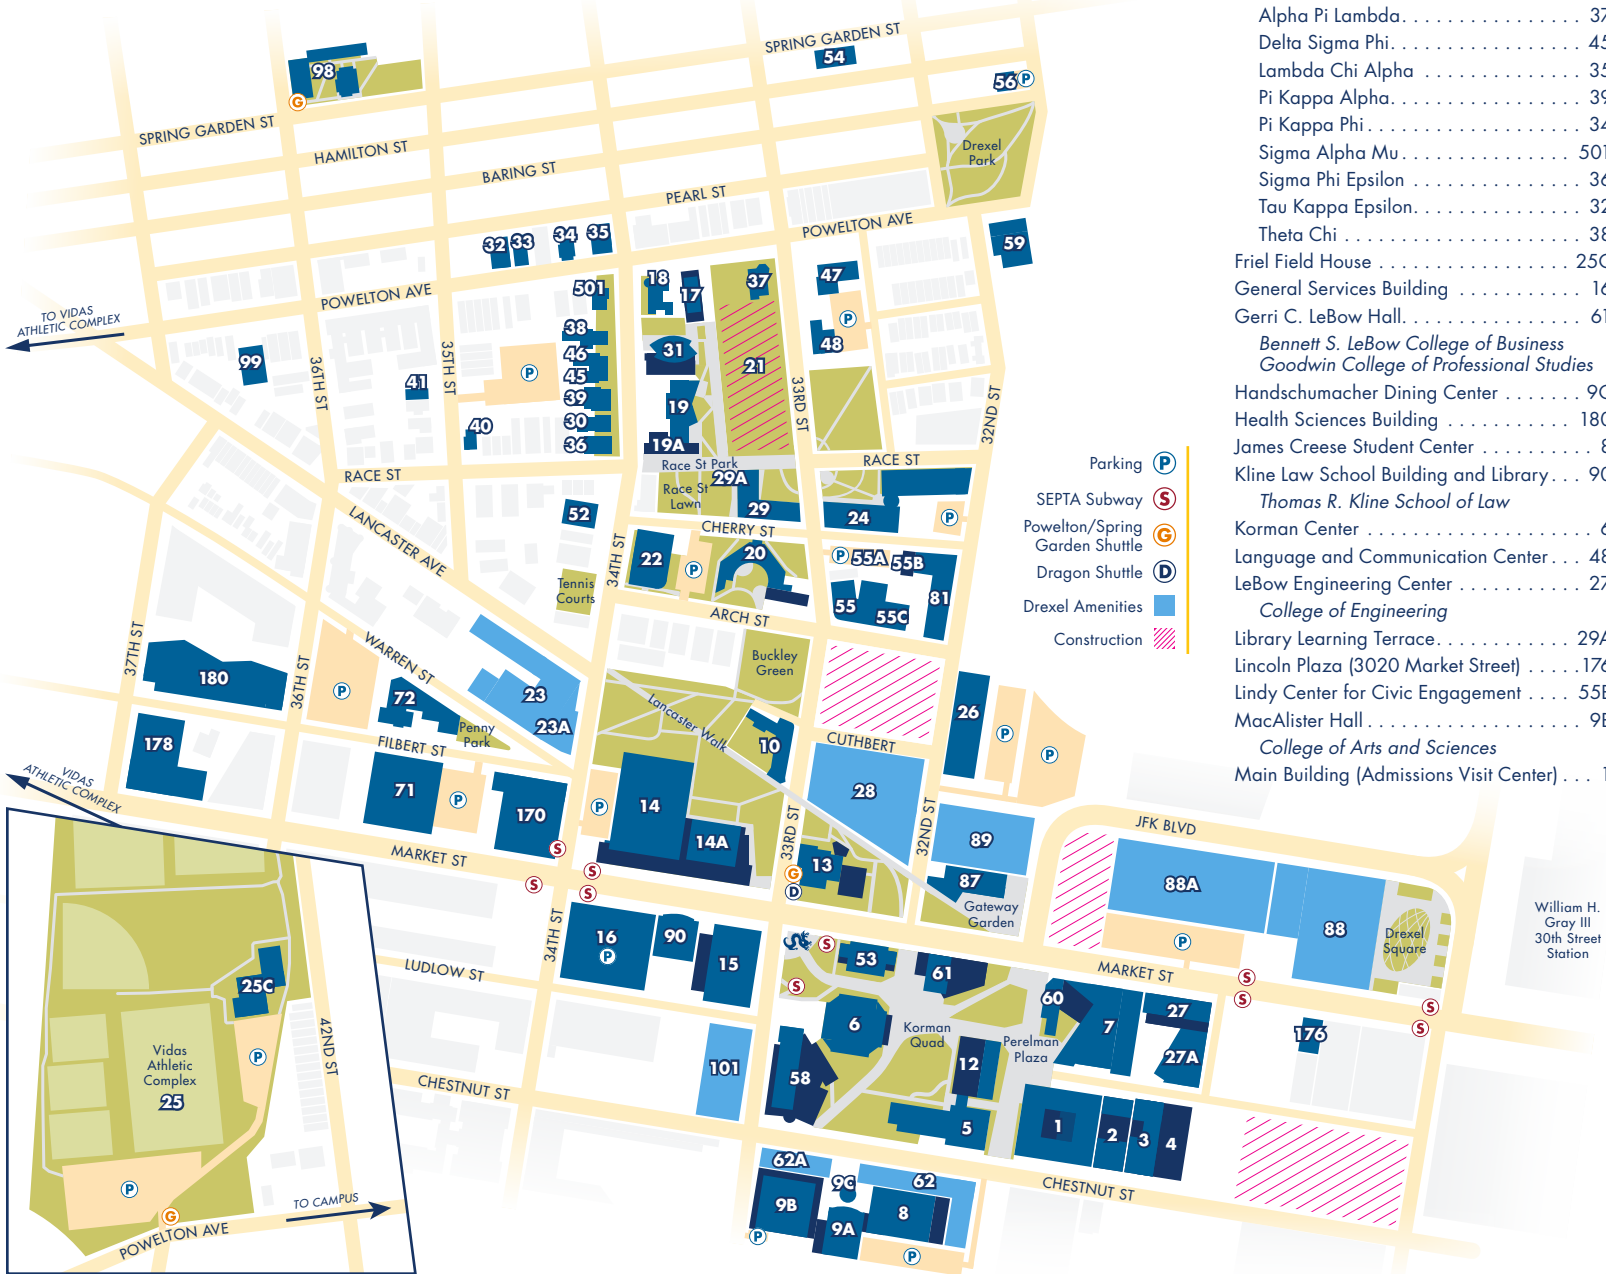

Design Arts Annex 55A	Mandell Theater 9A
Disque Hall 12	Myers Green (Anticipated Fall 2024) 21
Dornise Center for Neighborhood Partnerships 98	Nesbitt Hall 13
Drexel Police Station 55C	<i>Dornise School of Public Health</i>
Drexel Recreation Center 14A	Northside Dining Terrace 19A
Drexel Smart House 40	Parking Garage 16
<i>Fraternity Houses</i>	Paul Peck Alumni Center 60
Alpha Chi Rho 30	Pearlstein Business Learning Center 53
Alpha Epsilon Pi 30	<i>Charles D. Close School of Entrepreneurship</i>
Alpha Pi Lambda 37	PSA Building 47
Delta Sigma Phi 45	Randall Hall 2
Lambda Chi Alpha 35	Raymond G. Perelman Center for Jewish Life 52
Pi Kappa Alpha 39	Residence Halls
Pi Kappa Phi 34	Bentley Hall 20
Sigma Alpha Mu 501	<i>Pennoni Honors College</i>
Sigma Phi Epsilon 36	Caneris Hall 26
Tau Kappa Epsilon 32	Kelly Hall 19
Theta Chi 38	Millennium Hall 31
Friel Field House 25C	North Hall 24
General Services Building 16	Race Street Residences 29
Gerri C. LeBow Hall 61	Towers Hall 22
<i>Bennett S. LeBow College of Business</i>	Van Rensselaer Hall 17
<i>Goodwin College of Professional Studies</i>	Ross Commons 18
Handschumacher Dining Center 9C	Rush Building 10
Health Sciences Building 180	<i>Sorority Houses</i>
James Creese Student Center 8	Alpha Sigma Alpha 39
Kline Law School Building and Library 90	Delta Phi Epsilon 46
<i>Thomas R. Kline School of Law</i>	Delta Zeta 36
Korman Center 6	Phi Sigma Sigma 33
Language and Communication Center 48	Stratton Hall 5
LeBow Engineering Center 27	The Study at University City (Hotel) 101
<i>College of Engineering</i>	The Summit 23
Library Learning Terrace 29A	University Crossings 89
Lincoln Plaza (3020 Market Street) 176	Urban Eatery 23A
Lindy Center for Civic Engagement 55B	URBN Center 71
MacAlister Hall 9B	<i>Antoinette Westphal College of Media Arts & Design</i>
<i>College of Arts and Sciences</i>	URBN Center Annex 72
Main Building (Admissions Visit Center) 1	Vidas Athletic Complex 25
	W.W. Hagerty Library 15
	208 N. 35th Street 41
	400 N. 31st Street 56
	3101 Market Street 88A
	3161 Market Street 87
	3201 Arch Street 81
	3210 Spring Garden Street 54
	3401 Market Street 170
	<i>School of Education</i>
	3608 Powelton Avenue 99
	3675 Market Street 178
	<i>College of Computing & Informatics</i>