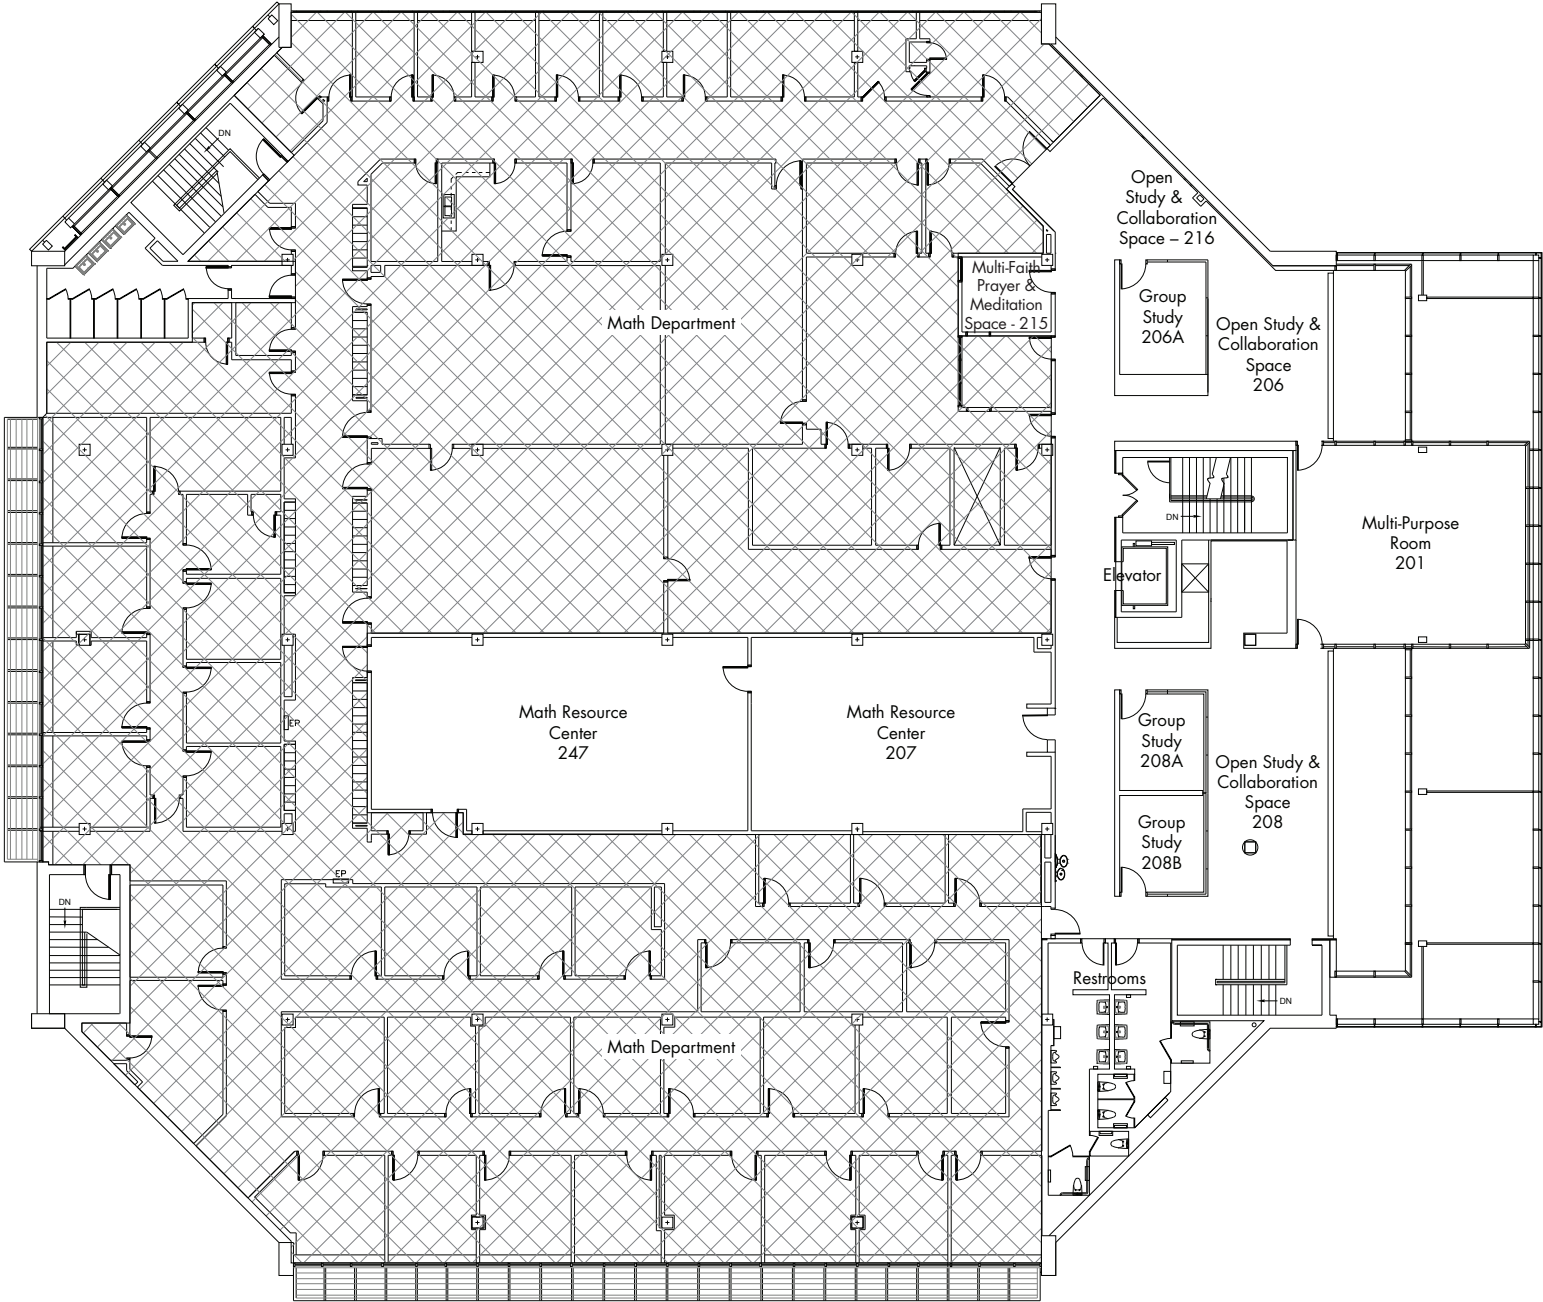

Drexel University – Academic Resource Center, First Floor

Academic Center for Engineers 105
 General tutoring for engineering majors

Additional Space (Coming Soon) 110

CLASS 118–120, 122, 122A & 125–130
 Learning and study support
 Nursing and health sciences tutoring

Classroom 111

Drexel Writing Center 100, 102, 103 & 116
 Writing consultations for all courses and purposes

Information Desk 101 & 125

Lobby and Collaboration Space . . 131, 131A & 132

Office of Inter-College Advising 121C

Drexel University – Academic Resource Center, Second Floor

- Group Study** 206A, 208A & 208B

- Math Resource Center** 207 & 247
Math tutoring

- Math Department** 209-298

- Multi-Faith Prayer & Meditation Space** 215